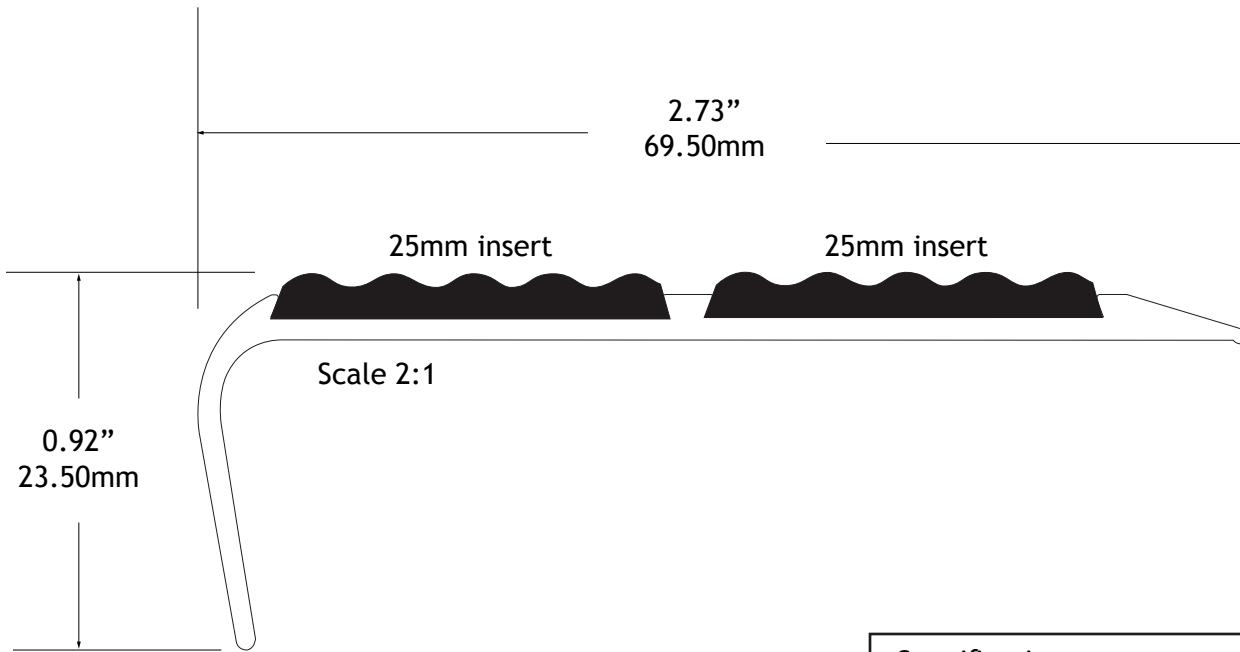

Tredsafe AA222 Stair Nosing

Specifications:

- Aluminum Extrusion
- Inserts silica quartz/pvc extrusion
 - Slip Coefficient of Friction
 - Dry 0.80
 - Wet 0.44

- 12 foot lengths
- drilled in two offset rows on 8.5" centres

Inserts

special order colours

108 Light Grey

107 Charcoal Grey

110 Putty

109 Rich Brown

111 Royal Blue

114 Jade Green

112 Burgundy

118 Safety Yellow

105 Safety Blue

103 Safety Green

104 Safety Red

116 Night Glow

117 Super Night Glow

stock colours 25mm insert