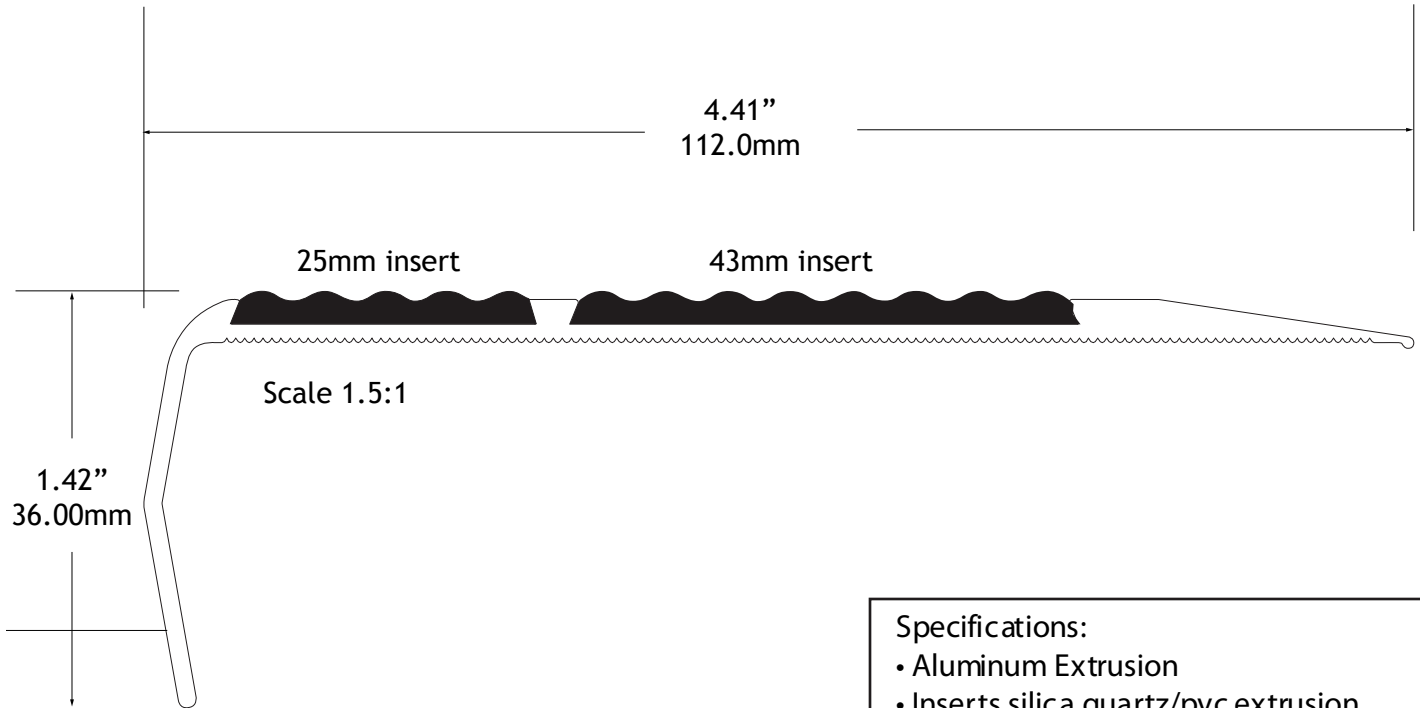

## Specifications:

- Aluminum Extrusion
- Inserts silica quartz/pvc extrusion
  - Slip Coefficient of Friction
  - Dry 0.80
  - Wet 0.44

- 12 foot lengths
- drilled in two offset rows on 8.5" centres

## stock colours 25mm insert

101 Safety White

113 Mid Grey

106 Neutral Black

118 Signal Yellow

Black also  
stocked  
in 43mm