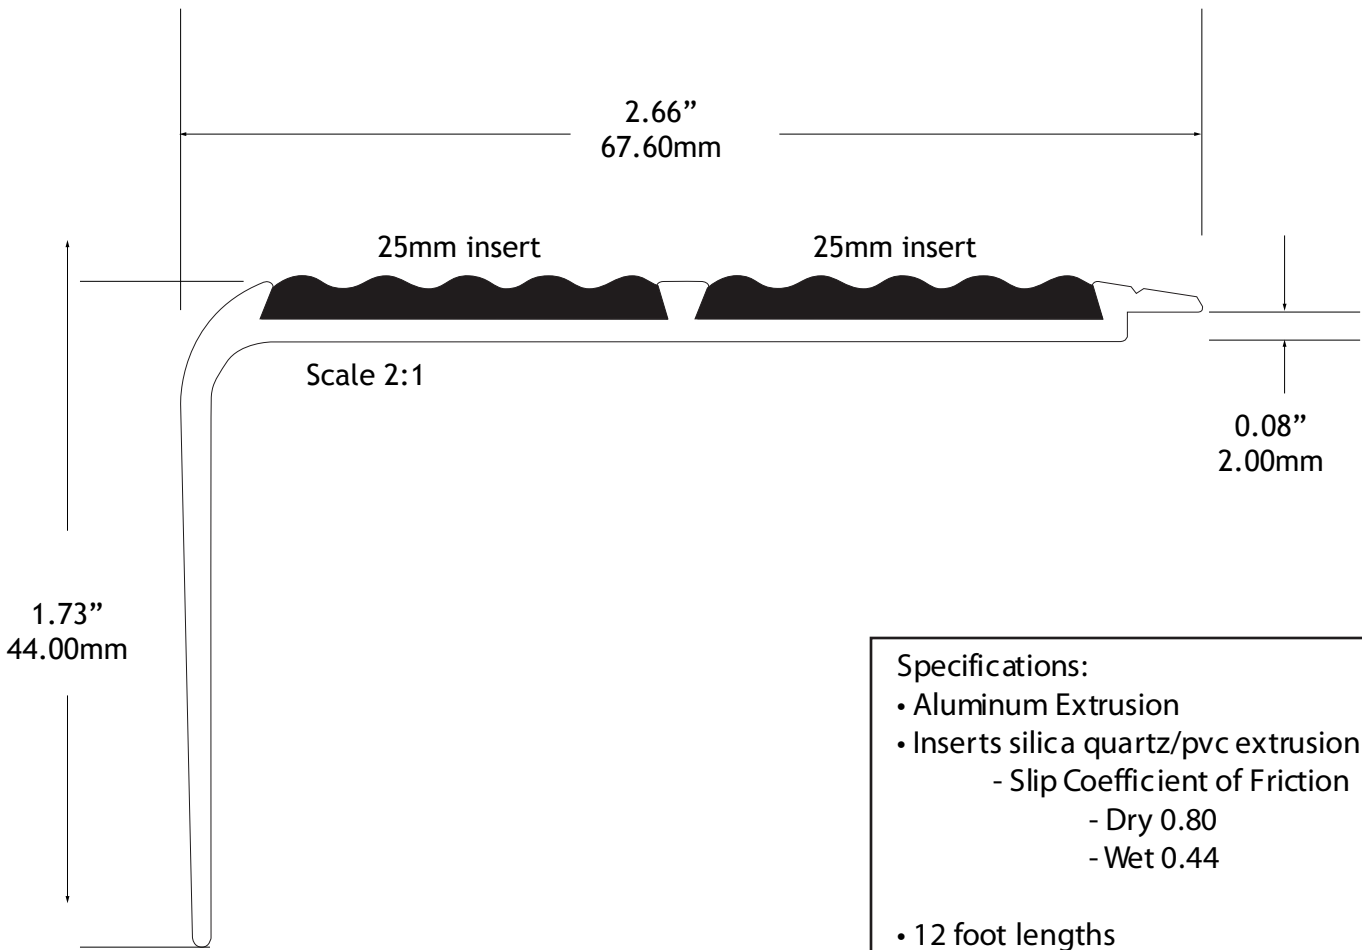

# Tredsafe AA208 Stair Nosing

## Specifications:

- Aluminum Extrusion
- Inserts silica quartz/pvc extrusion
  - Slip Coefficient of Friction
  - Dry 0.80
  - Wet 0.44

- 12 foot lengths
- drilled in two offset rows on 8.5" centres

## stock colours 25mm insert

101 Safety White

106 Neutral Black

113 Mid Grey

118 Signal Yellow